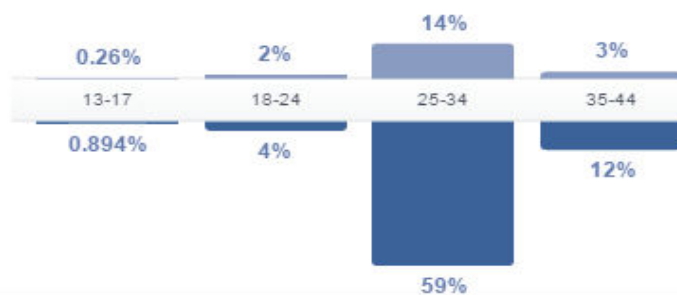

Facebook Analytics Report

June 1st to June 30th, 2016

PAGE LIKES

Increase in Likes

Organic v/s Paid

Demographics of Fans

Women

21%
Your Fans

Men

79%
Your Fans

Country Your Fans City Your Fans

Country	Your Fans	City	Your Fans
India	9,231	Chennai, Tamil Nadu	2,992
United States of America	79	Hyderabad, Telangana	2,322
United Arab Emirates	61	Bangalore, Karnataka	1,054
Saudi Arabia	58	Vijayawada, Andhra Pr...	304
Qatar	22	Visakhapatnam, Andhr...	224
Singapore	19	Sholinganallur, Tamil N...	174
Malaysia	15	Mumbai, Maharashtra	95