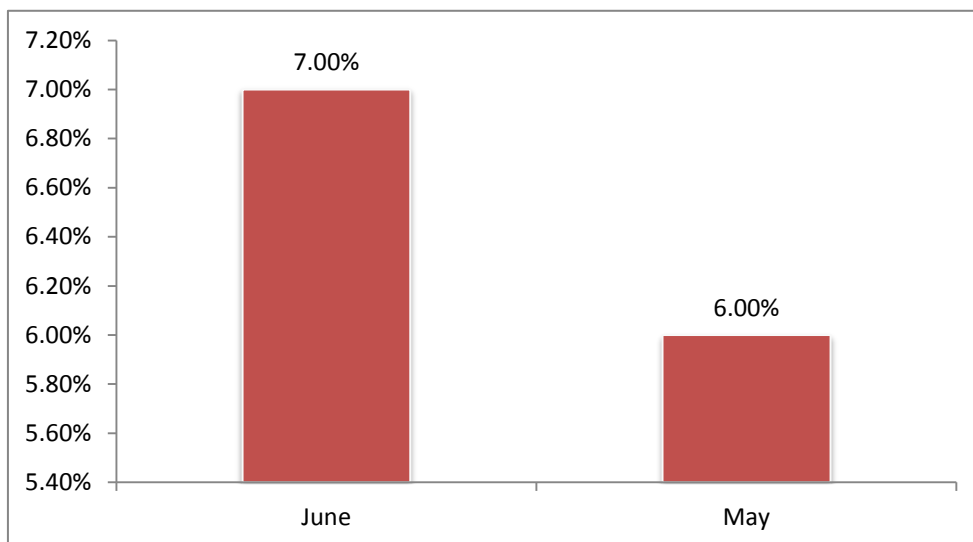

Men

79%
Your Fans

Country Your Fans City Your Fans

Country	Your Fans	City	Your Fans
India	9,231	Chennai, Tamil Nadu	2,992
United States of America	79	Hyderabad, Telangana	2,322
United Arab Emirates	61	Bangalore, Karnataka	1,054
Saudi Arabia	58	Vijayawada, Andhra Pr...	304
Qatar	22	Visakhapatnam, Andhr...	224
Singapore	19	Sholinganallur, Tamil N...	174
Malaysia	15	Mumbai, Maharashtra	95

REACH

Total Reach (Comparison)

Organic v/s Paid

Demographics of Audiences Reached

Country	People Reached	City	People Reached
India	82,372	Hyderabad, Telangana	27,369
United States of America	509	Bangalore, Karnataka	26,404
Saudi Arabia	186	Chennai, Tamil Nadu	19,810
United Arab Emirates	182	Vijayawada, Andhra Pr...	751
Singapore	104	Delhi, Delhi	590
United Kingdom	59	Sholinganallur, Tamil N...	580
Australia	57	Mumbai, Maharashtra	446

ENGAGEMENT

Likes, Comments, Shares

Engagement Rate

Demographics of Audiences Engaged

Women

11% People Engaged
21% Your Fans

Men

89% People Engaged
79% Your Fans