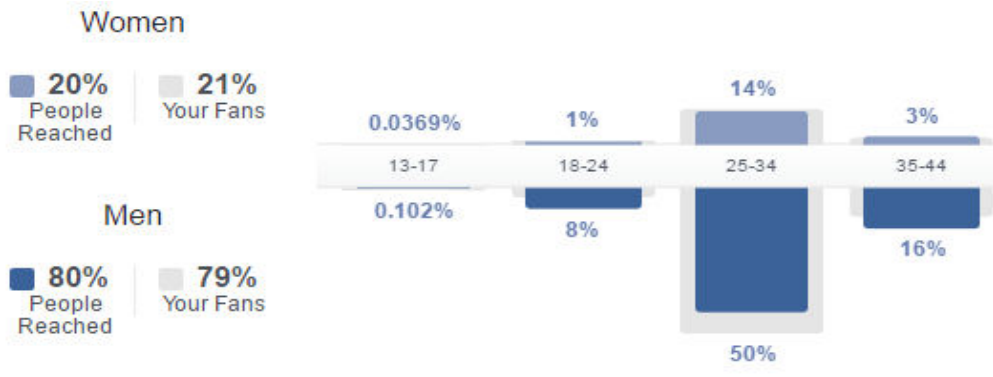

Demographics of Audiences Reached