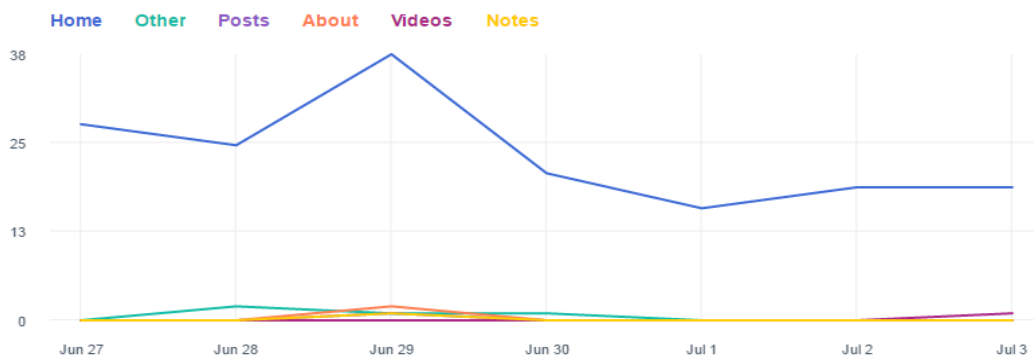

OTHERS

Pages you Watch

Page	Total Page Likes	From last week	Posts This Week	Engagement This Week
1  Partha Dental Official	157.8K 	▲1%	10	2.7K 
2  Vasan Dental Hospitals	106.1K 	▼0.1%	7	166 
3  DentalOrg.com	86.2K 	▲0.8%	5	7.2K 
4  Mydentist	81.9K 	▲1.7%	2	270 
5  Clove Dental	58.5K 	▲0.5%	7	437 
YOU 6  Denty's	9.6K 	▲0.2%	5	430 

Posts Performance

Type	Average Reach	Average Engagement
 Video	6,395 	144 31 
 Photo	1,135 	17 90 
 Link	636 	7 22 

Tab Visits

External Referrals