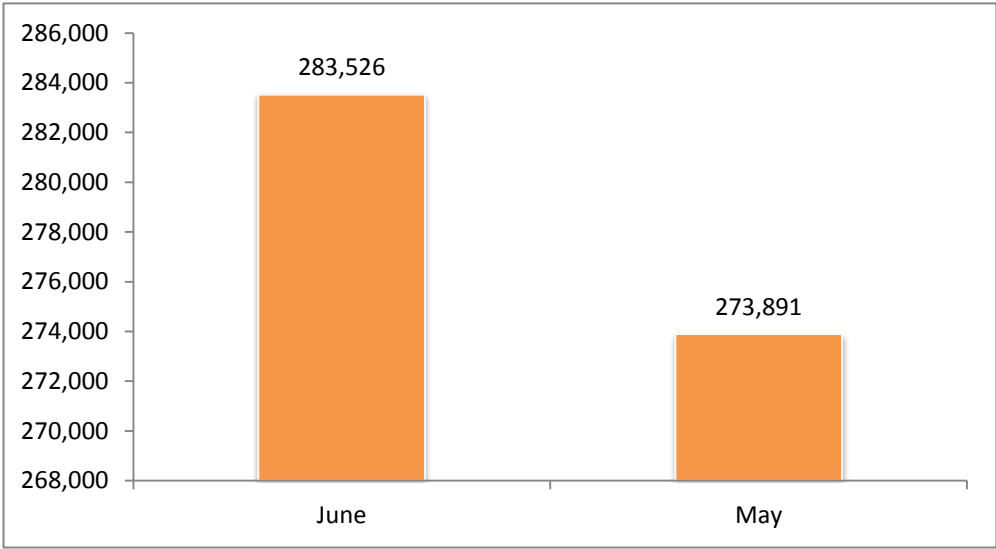

Facebook Analytics Report

June 1st to June 30th, 2016

PAGE LIKES

Increase in Likes

Organic v/s Paid

Demographics of Fans

Women

21%
Your Fans

Men

79%
Your Fans

Country Your Fans City Your Fans

Country	Your Fans	City	Your Fans
India	9,231	Chennai, Tamil Nadu	2,992
United States of America	79	Hyderabad, Telangana	2,322
United Arab Emirates	61	Bangalore, Karnataka	1,054
Saudi Arabia	58	Vijayawada, Andhra Pr...	304
Qatar	22	Visakhapatnam, Andhr...	224
Singapore	19	Sholinganallur, Tamil N...	174
Malaysia	15	Mumbai, Maharashtra	95

REACH

Total Reach (Comparison)

Organic v/s Paid

Demographics of Audiences Reached

Country	People Reached	City	People Reached
India	82,372	Hyderabad, Telangana	27,369
United States of America	509	Bangalore, Karnataka	26,404
Saudi Arabia	186	Chennai, Tamil Nadu	19,810
United Arab Emirates	182	Vijayawada, Andhra Pr...	751
Singapore	104	Delhi, Delhi	590
United Kingdom	59	Sholinganallur, Tamil N...	580
Australia	57	Mumbai, Maharashtra	446