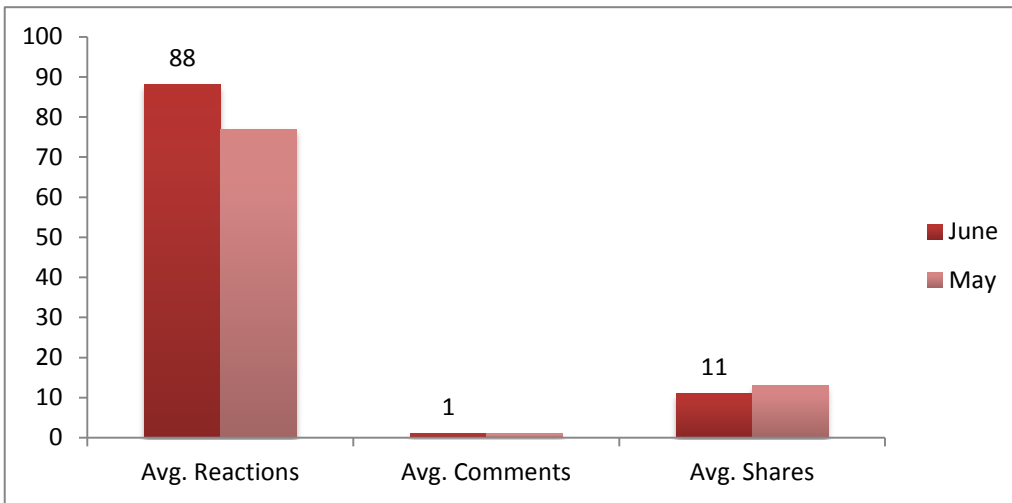

Men

79%
Your Fans

Country Your Fans City Your Fans

Country	Your Fans	City	Your Fans
India	9,231	Chennai, Tamil Nadu	2,992
United States of America	79	Hyderabad, Telangana	2,322
United Arab Emirates	61	Bangalore, Karnataka	1,054
Saudi Arabia	58	Vijayawada, Andhra Pr...	304
Qatar	22	Visakhapatnam, Andhr...	224
Singapore	19	Sholinganallur, Tamil N...	174
Malaysia	15	Mumbai, Maharashtra	95

REACH

Total Reach (Comparison)

Organic v/s Paid

Demographics of Audiences Reached

Country	People Reached	City	People Reached
India	82,372	Hyderabad, Telangana	27,369
United States of America	509	Bangalore, Karnataka	26,404
Saudi Arabia	186	Chennai, Tamil Nadu	19,810
United Arab Emirates	182	Vijayawada, Andhra Pr...	751
Singapore	104	Delhi, Delhi	590
United Kingdom	59	Sholinganallur, Tamil N...	580
Australia	57	Mumbai, Maharashtra	446

ENGAGEMENT

Likes, Comments, Shares

Engagement Rate

Demographics of Audiences Engaged

Women

11% People Engaged
21% Your Fans

Men

89% People Engaged
79% Your Fans