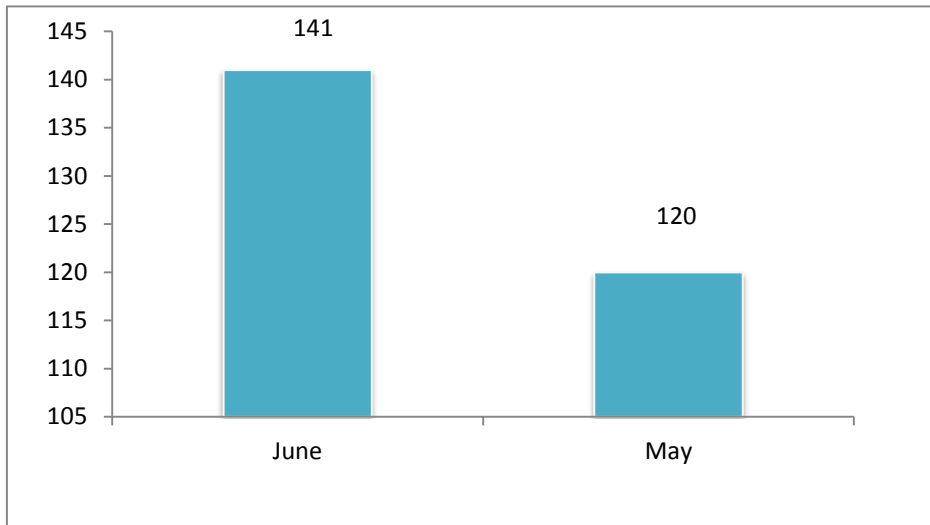

Facebook Analytics Report

June 1st to June 30th, 2016

PAGE LIKES

Increase in Likes

Organic v/s Paid

Demographics of Fans

Women

21%
Your Fans

Men

79%
Your Fans

Country Your Fans City Your Fans

Country	Your Fans	City	Your Fans
India	9,231	Chennai, Tamil Nadu	2,992
United States of America	79	Hyderabad, Telangana	2,322
United Arab Emirates	61	Bangalore, Karnataka	1,054
Saudi Arabia	58	Vijayawada, Andhra Pr...	304
Qatar	22	Visakhapatnam, Andhr...	224
Singapore	19	Sholinganallur, Tamil N...	174
Malaysia	15	Mumbai, Maharashtra	95