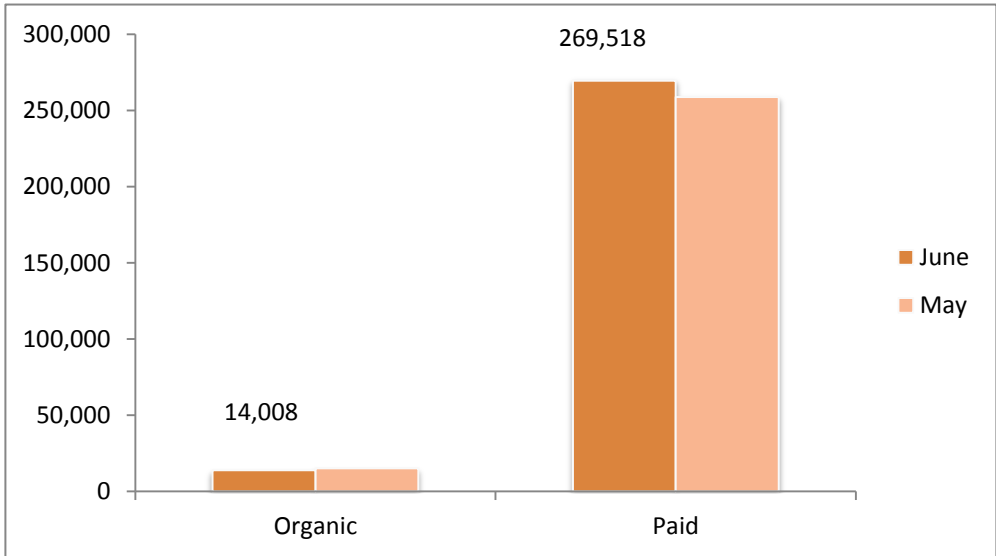

Facebook Analytics Report

June 1st to June 30th, 2016

PAGE LIKES

Increase in Likes

Organic v/s Paid

Demographics of Fans

Women

21%
Your Fans

Men

79%
Your Fans

Country Your Fans City Your Fans

Country	Your Fans	City	Your Fans
India	9,231	Chennai, Tamil Nadu	2,992
United States of America	79	Hyderabad, Telangana	2,322
United Arab Emirates	61	Bangalore, Karnataka	1,054
Saudi Arabia	58	Vijayawada, Andhra Pr...	304
Qatar	22	Visakhapatnam, Andhr...	224
Singapore	19	Sholinganallur, Tamil N...	174
Malaysia	15	Mumbai, Maharashtra	95

REACH

Total Reach (Comparison)

Organic v/s Paid

Demographics of Audiences Reached

Country	People Reached	City	People Reached
India	82,372	Hyderabad, Telangana	27,369
United States of America	509	Bangalore, Karnataka	26,404
Saudi Arabia	186	Chennai, Tamil Nadu	19,810
United Arab Emirates	182	Vijayawada, Andhra Pr...	751
Singapore	104	Delhi, Delhi	590
United Kingdom	59	Sholinganallur, Tamil N...	580
Australia	57	Mumbai, Maharashtra	446