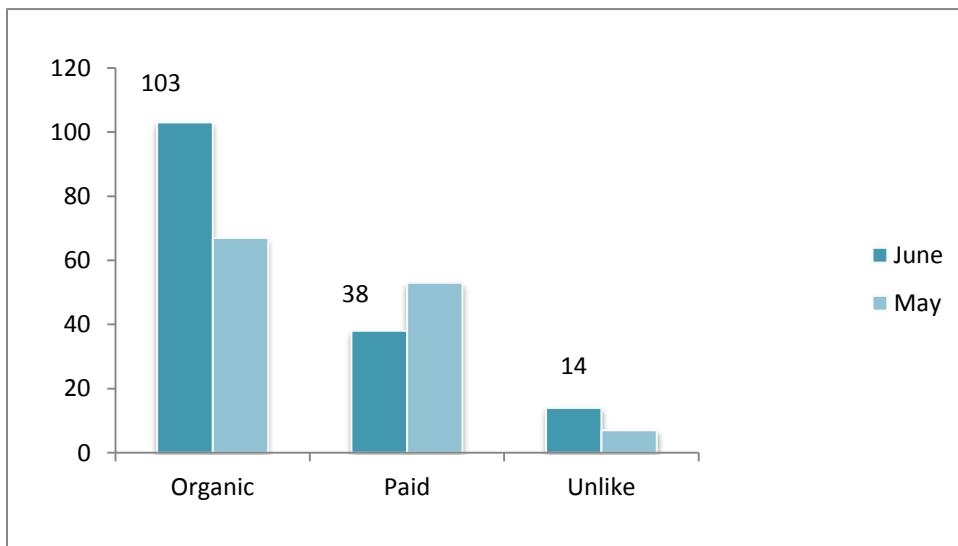

Facebook Analytics Report

June 1st to June 30th, 2016

PAGE LIKES

Increase in Likes

Organic v/s Paid

Demographics of Fans

Women

21%
Your Fans

Men

79%
Your Fans

Country Your Fans City Your Fans

Country	Your Fans	City	Your Fans
India	9,231	Chennai, Tamil Nadu	2,992
United States of America	79	Hyderabad, Telangana	2,322
United Arab Emirates	61	Bangalore, Karnataka	1,054
Saudi Arabia	58	Vijayawada, Andhra Pr...	304
Qatar	22	Visakhapatnam, Andhr...	224
Singapore	19	Sholinganallur, Tamil N...	174
Malaysia	15	Mumbai, Maharashtra	95

REACH

Total Reach (Comparison)

Organic v/s Paid

Demographics of Audiences Reached

Country	People Reached	City	People Reached
India	82,372	Hyderabad, Telangana	27,369
United States of America	509	Bangalore, Karnataka	26,404
Saudi Arabia	186	Chennai, Tamil Nadu	19,810
United Arab Emirates	182	Vijayawada, Andhra Pr...	751
Singapore	104	Delhi, Delhi	590
United Kingdom	59	Sholinganallur, Tamil N...	580
Australia	57	Mumbai, Maharashtra	446

Posts Performance

Type	Average Reach	Average Engagement
 Video	6,395 	144 31 
 Photo	1,135 	17 90 
 Link	636 	7 22 

Tab Visits

External Referrals